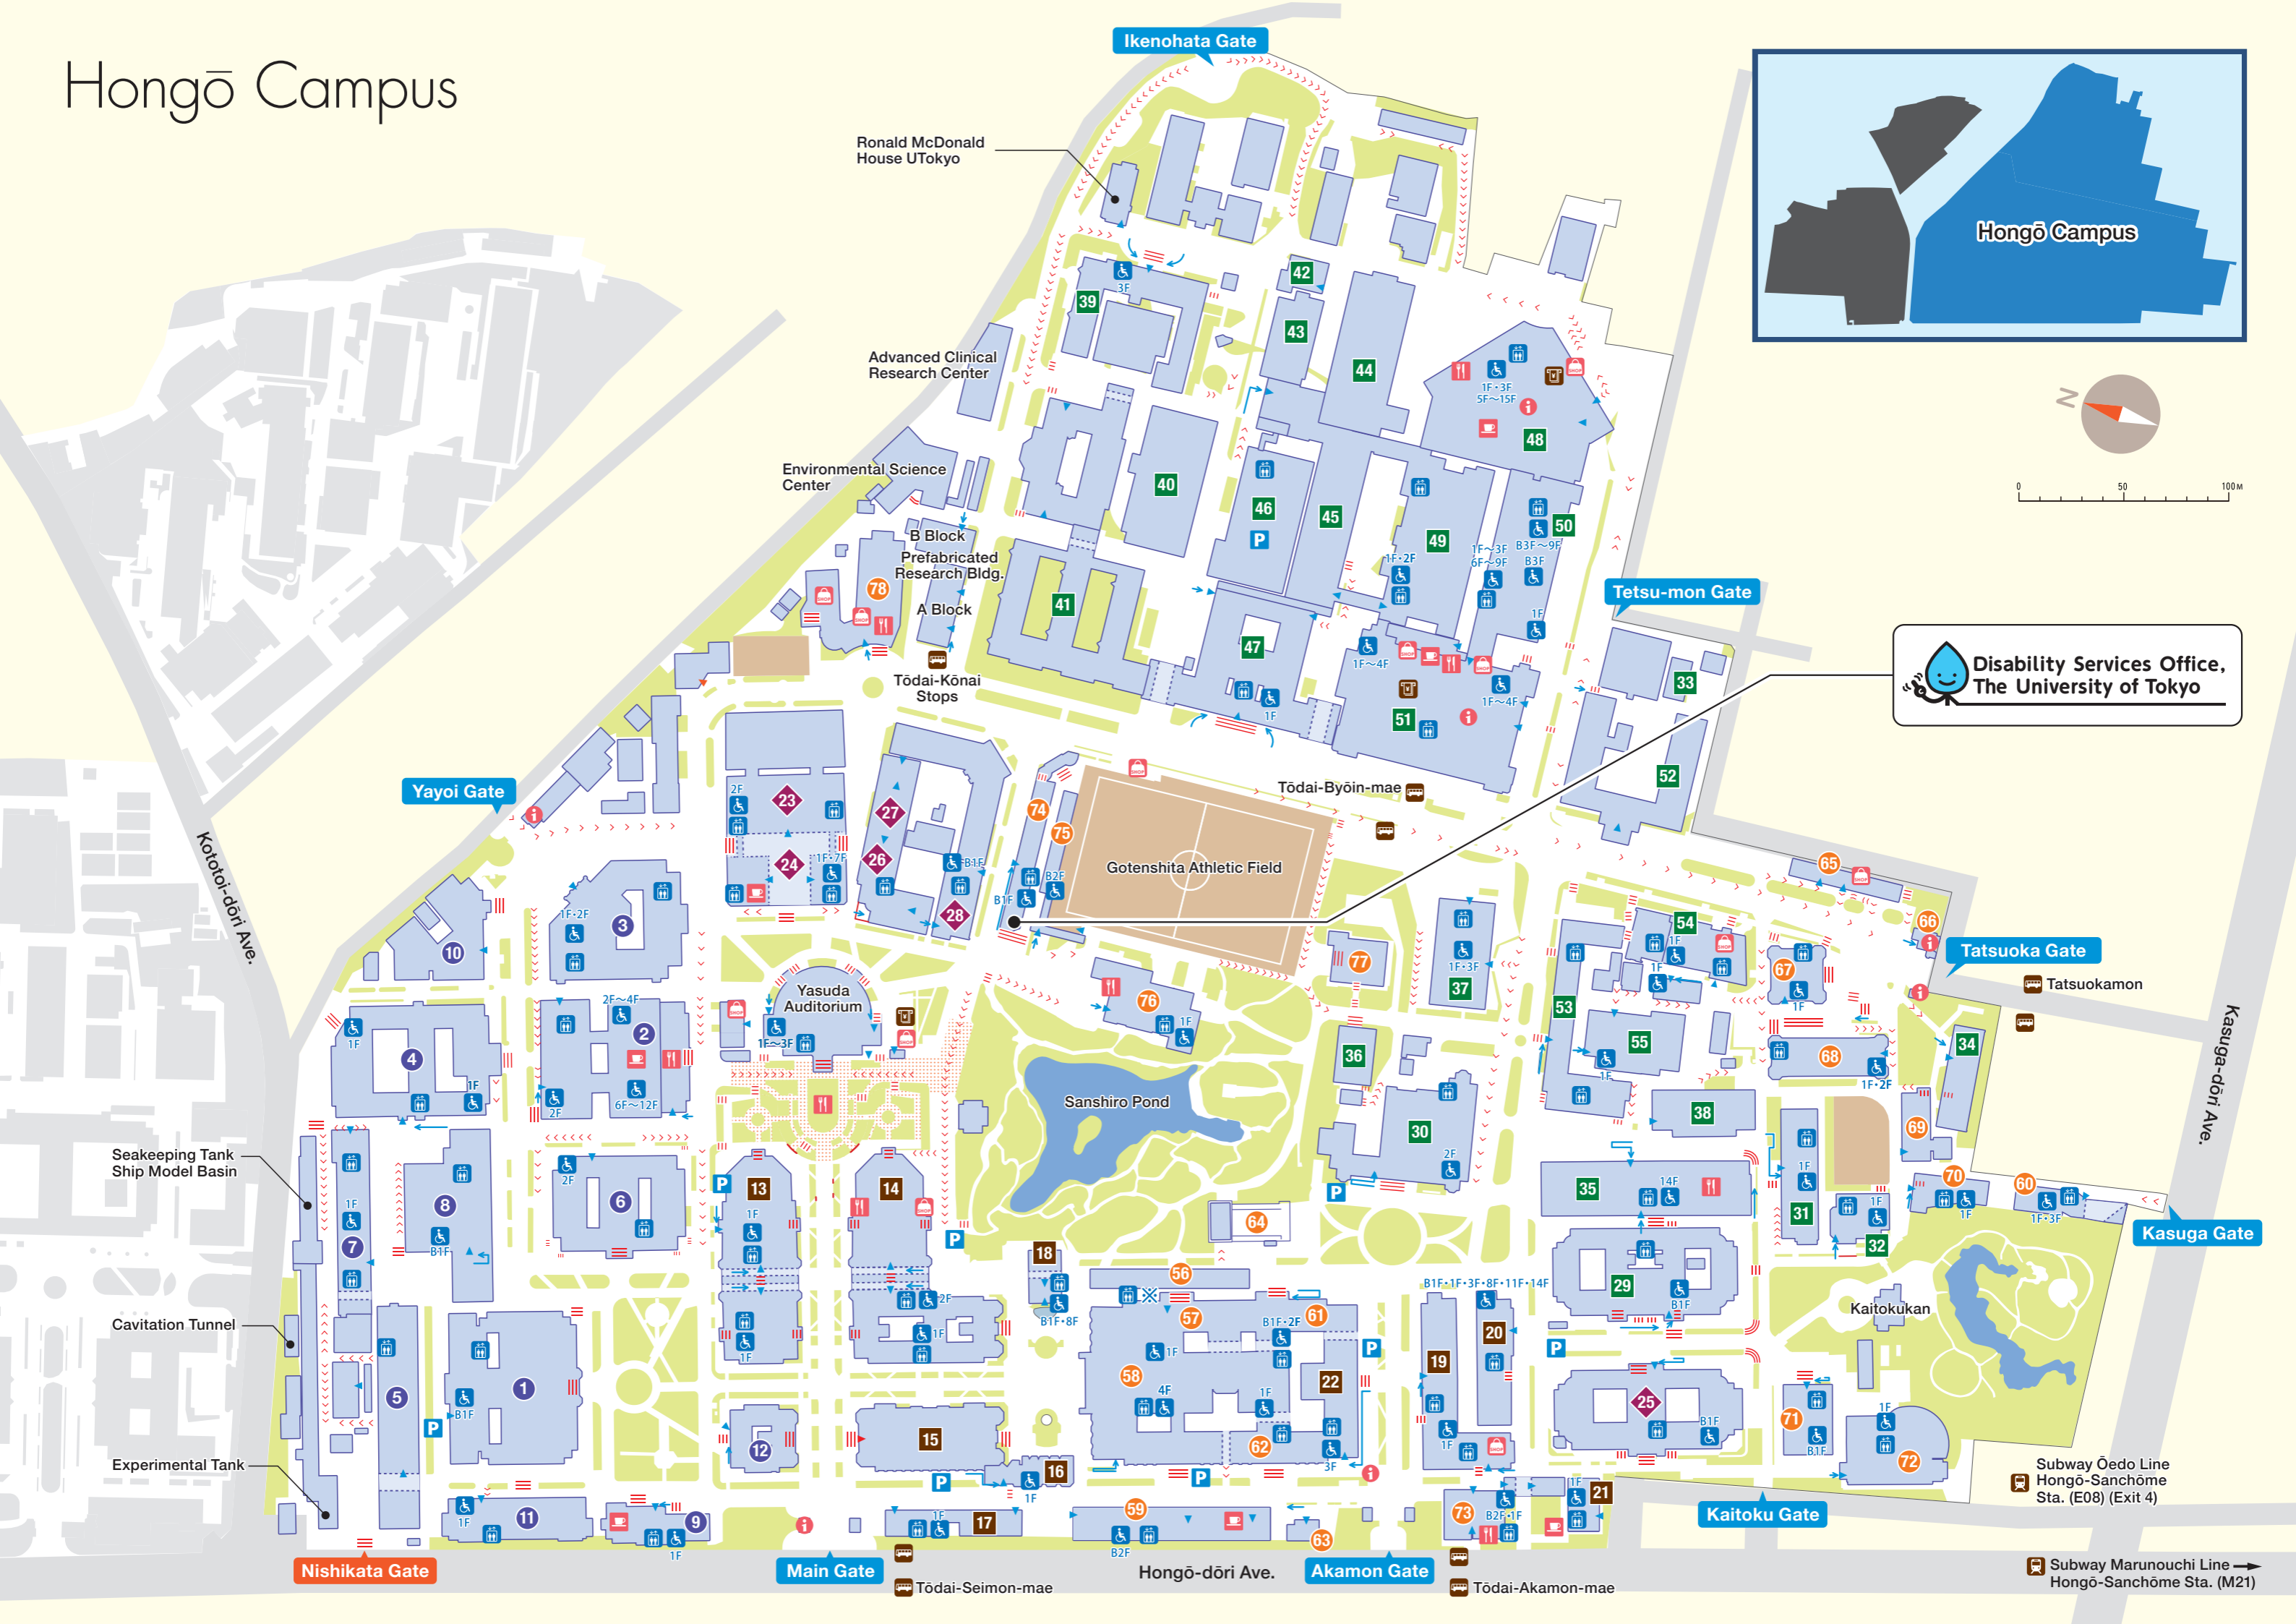

# Hongō Campus

0 50 100M

 **Disability Services Office,  
The University of Tokyo**

# Accessibility Map for Hongō Campus

## others

-  train station
-  bus stop
-  ATM

- 56 Joint Use Bldg.
- 57 Interfaculty Initiative in Information Studies & Graduate School of Interdisciplinary Information Studies
- 58 General Library
- 59 III-Fukutake Hall
- 60 III-Daiwa Ubiquitous Computing Research Bldg.
- 61 Institute of Social Science
- 62 Historiographical Institute
- 63 Communication Center
- 64 Ikutokudo (Japanese Archery Range)
- 65 Sanjo Conference Hall Tatsuokamon Annex
- 66 Information Center
- 67 Administration Bureau
- 68 Administration Bureau Bldg.2
- 69 Entrepreneur Plaza
- 70 UCR Plaza
- 71 Institute for Advanced Studies on Asia
- 72 University Museum
- 73 Ito International Research Center
- 74 Student Support Center
- 75 Gotenshita Memorial Arena
- 76 Sanjo Conference Hall
- 77 Shichitokudo (Japanese Sports Gymnasium)
- 78 Second Refectory