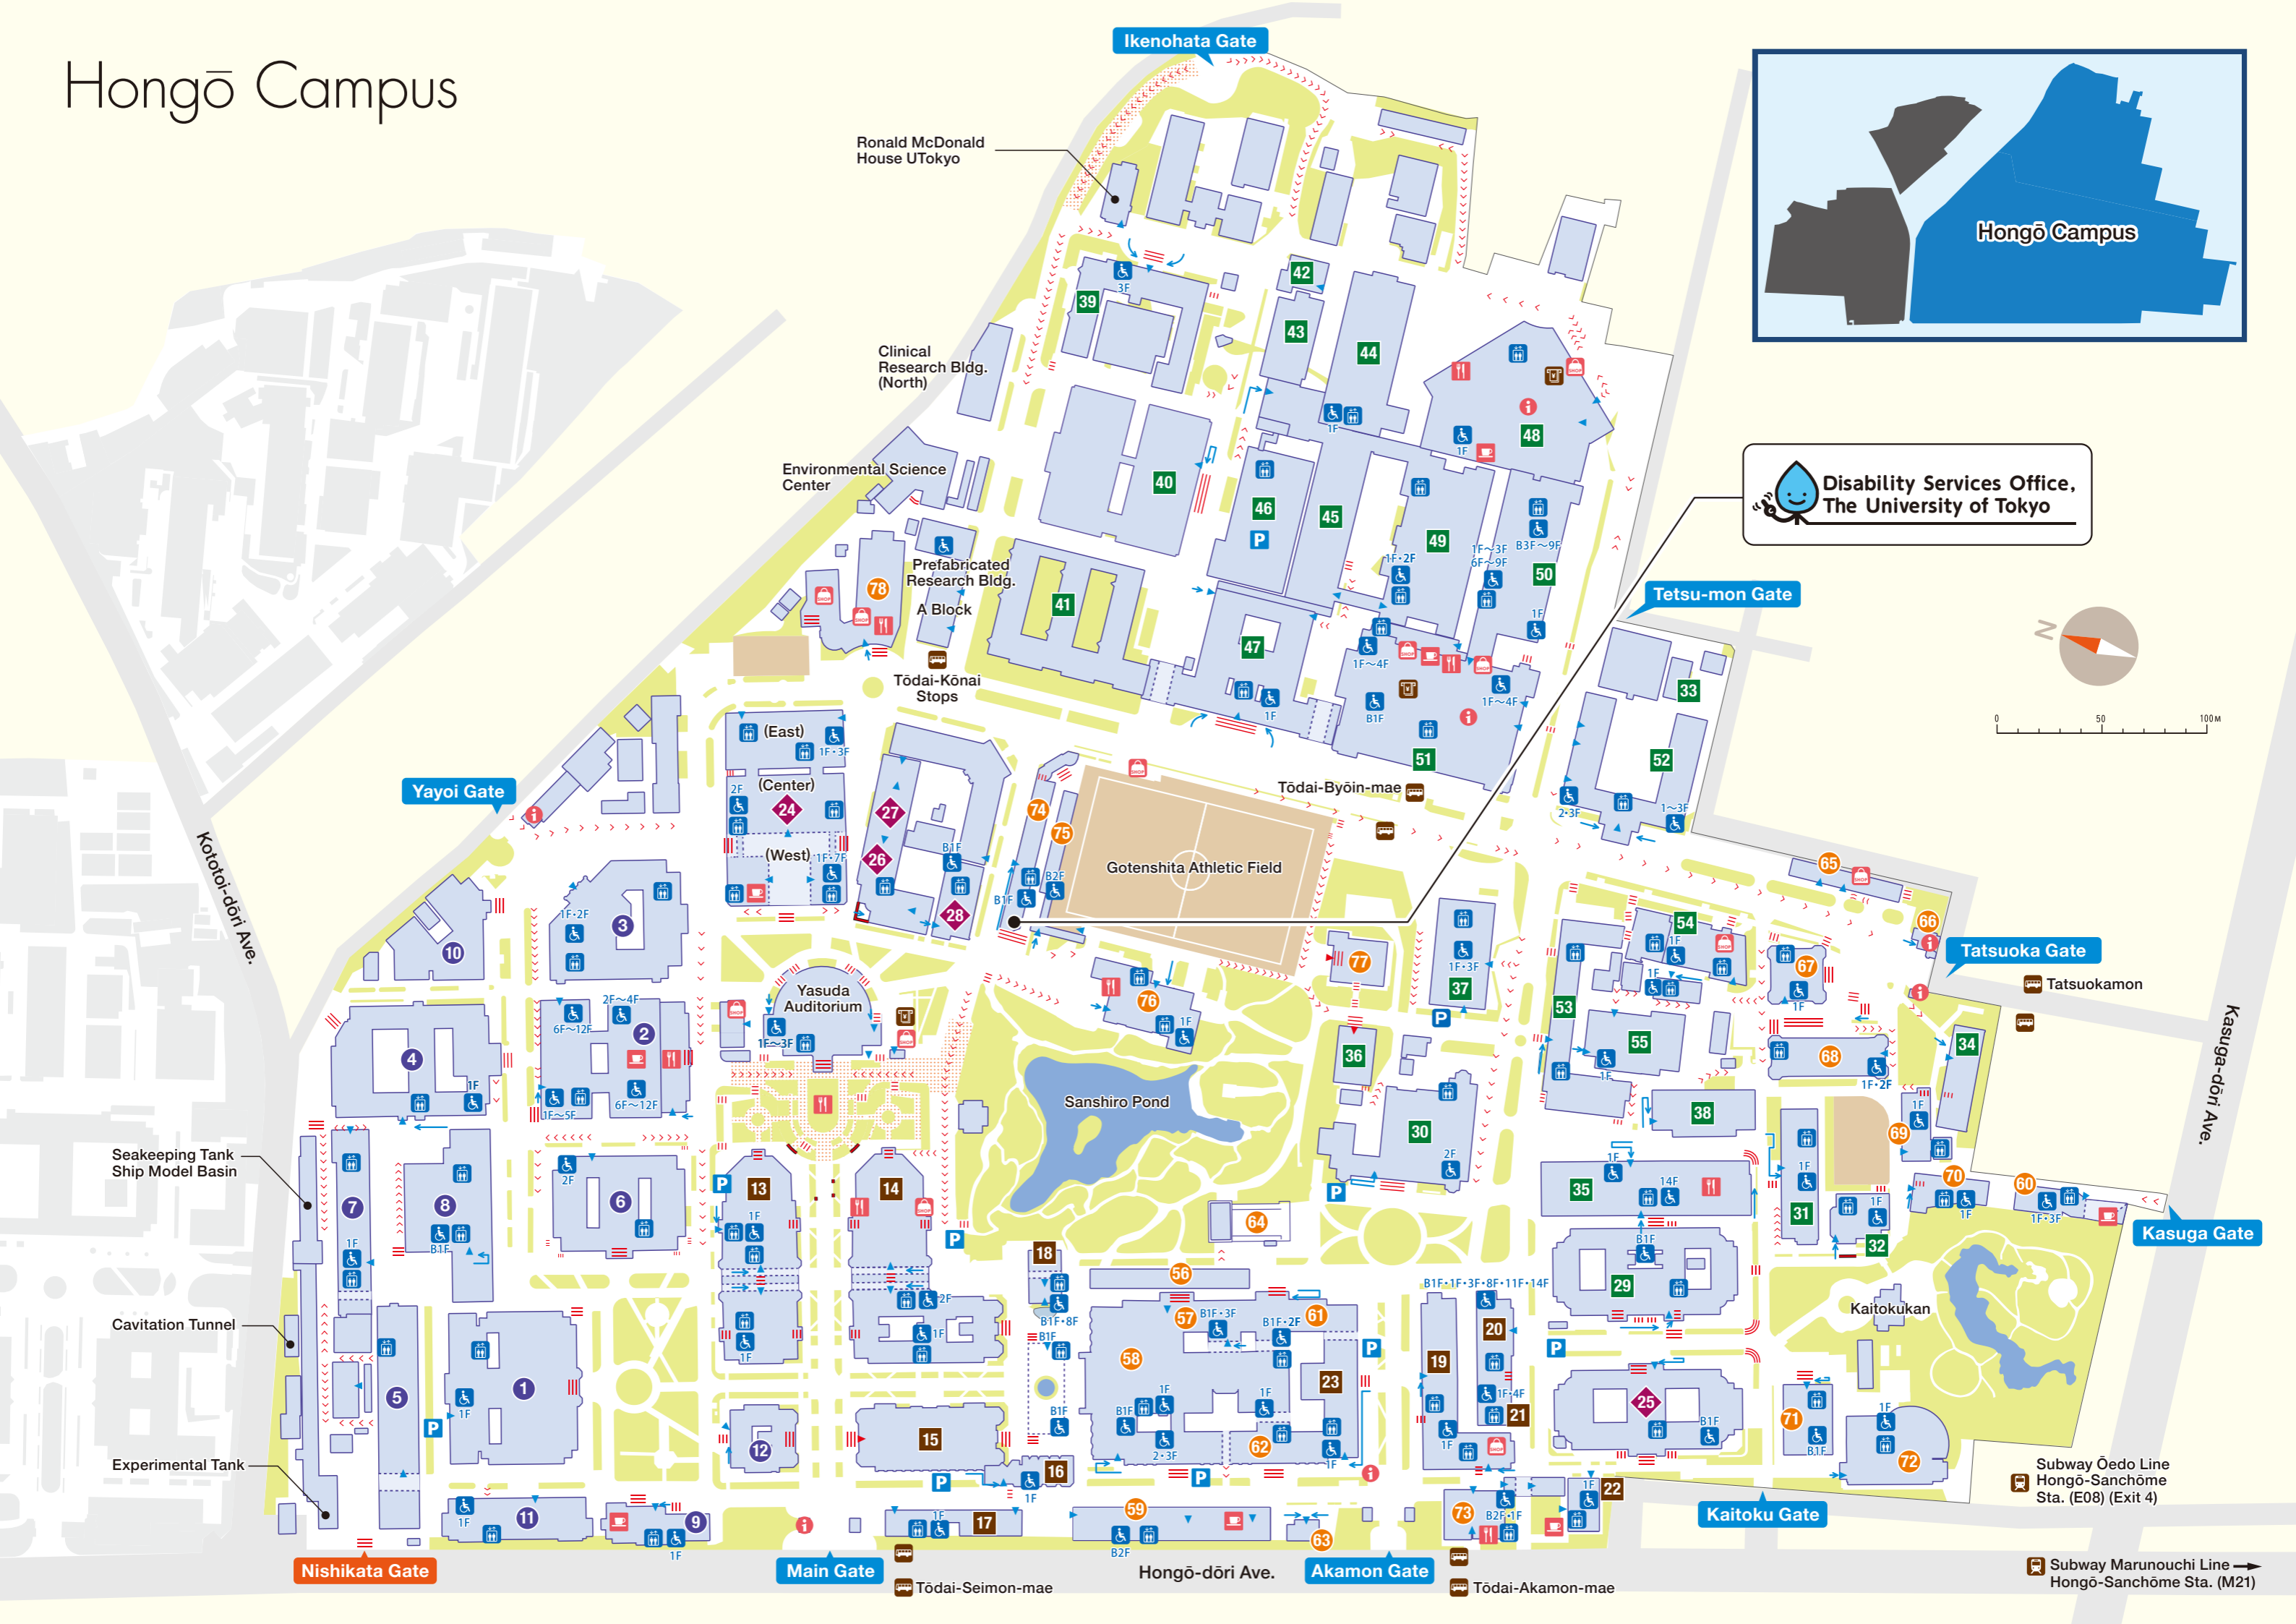

# Hongō Campus

 **Disability Services Office,  
The University of Tokyo**

0 50 100M

# Accessibility Map for Hongō Campus

## others

-  train station
-  bus stop
-  ATM

- 56 Joint Use Bldg.
- 57 Interfaculty Initiative in Information Studies & Graduate School of Interdisciplinary Information Studies
- 58 General Library
- 59 III-Fukutake Hall
- 60 III-Daiwa Ubiquitous Computing Research Bldg.
- 61 Institute of Social Science
- 62 Historiographical Institute
- 63 Communication Center
- 64 Ikutokudo (Japanese Archery Range)
- 65 Sanjo Conference Hall Tatsuokamon Annex
- 66 Information Center
- 67 Administration Bureau
- 68 Administration Bureau Bldg.2
- 69 Entrepreneur Plaza
- 70 UCR Plaza
- 71 Institute for Advanced Studies on Asia
- 72 University Museum
- 73 Ito International Research Center
- 74 Student Support Center
- 75 Gotenshita Memorial Arena
- 76 Sanjo Conference Hall
- 77 Shichitokudo (Japanese Sports Gymnasium)
- 78 Second Refectory