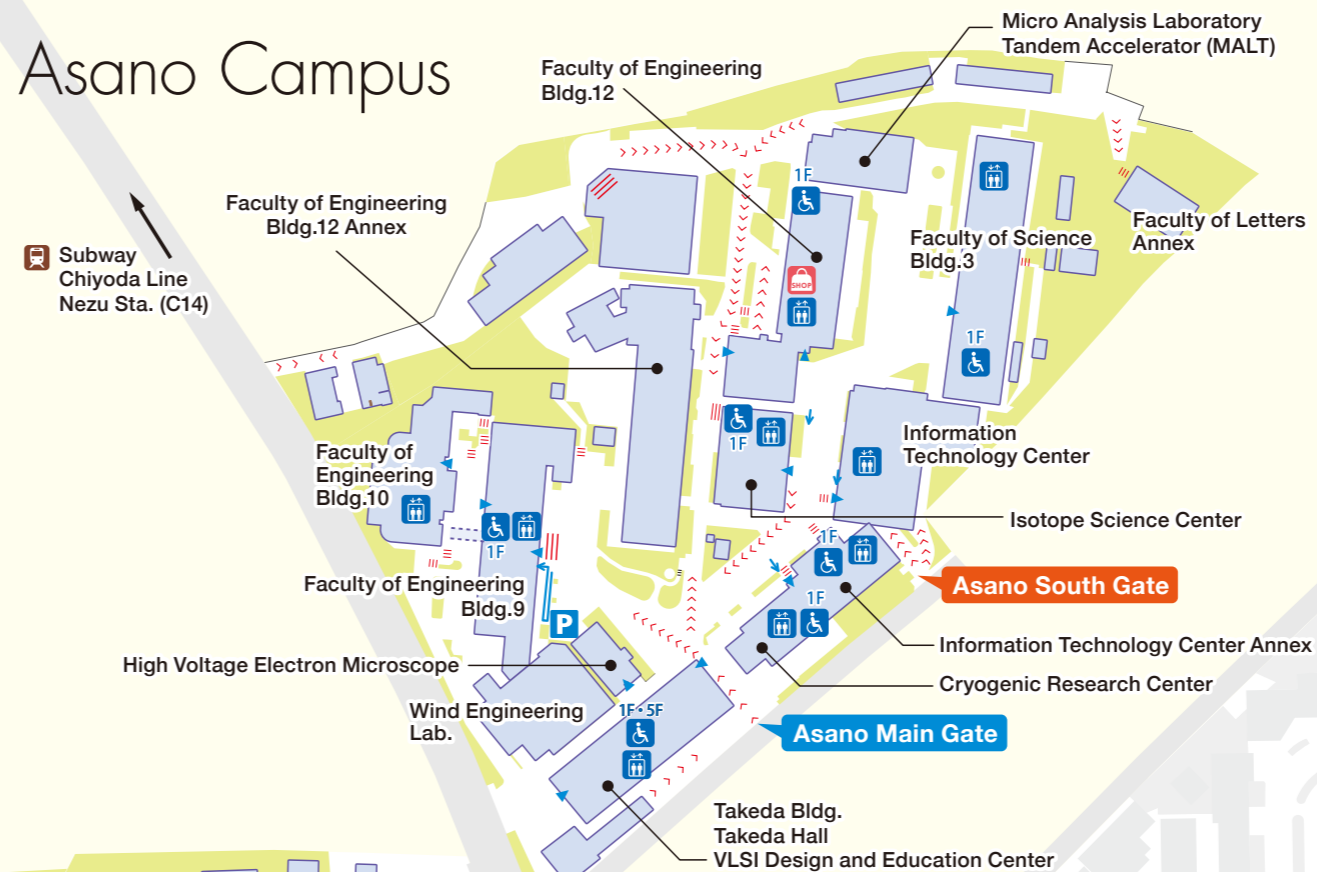

barrier-free services	road surface condition
elevator	sloping road
wheelchair accessible bathroom	steps
disabled parking	stairs
university services	access information
information	Gate wheelchair accessible
shops	Gate wheelchair inaccessible
restaurant	entrance without steps
café	slope
others	
train station	
bus stop	

Asano Campus

Yayoi Campus

Hongō Campus

 **Disability Services Office,
The University of Tokyo**

Accessibility Map for Hongō Campus

barrier-free services

-  elevator
-  wheelchair accessible bathroom
-  disabled parking
-  wheelchair lifts

university services

-  information
-  shops
-  restaurant
-  café

others

-  train station
-  bus stop
-  ATM

road surface condition

-  sloping road
-  steps
-  stairs
-  rough road

access information

-  Gate wheelchair accessible
-  Gate wheelchair inaccessible
-  entrance without steps
-  entrance with steps
-  slope

- 56 Joint Use Bldg.
- 57 Interfaculty Initiative in Information Studies & Graduate School of Interdisciplinary Information Studies
- 58 General Library
- 59 III-Fukutake Hall
- 60 III-Daiwa Ubiquitous Computing Research Bldg.
- 61 Institute of Social Science
- 62 Historiographical Institute
- 63 Communication Center
- 64 Ikutokudo (Japanese Archery Range)
- 65 Sanjo Conference Hall Tatsuokamon Annex
- 66 Information Center
- 67 Administration Bureau
- 68 Administration Bureau Bldg.2
- 69 Entrepreneur Plaza
- 70 UCR Plaza
- 71 Institute for Advanced Studies on Asia
- 72 University Museum
- 73 Ito International Research Center
- 74 Student Support Center
- 75 Gotenshita Memorial Arena
- 76 Sanjo Conference Hall
- 77 Shichitokudo (Japanese Sports Gymnasium)
- 78 Second Refectory