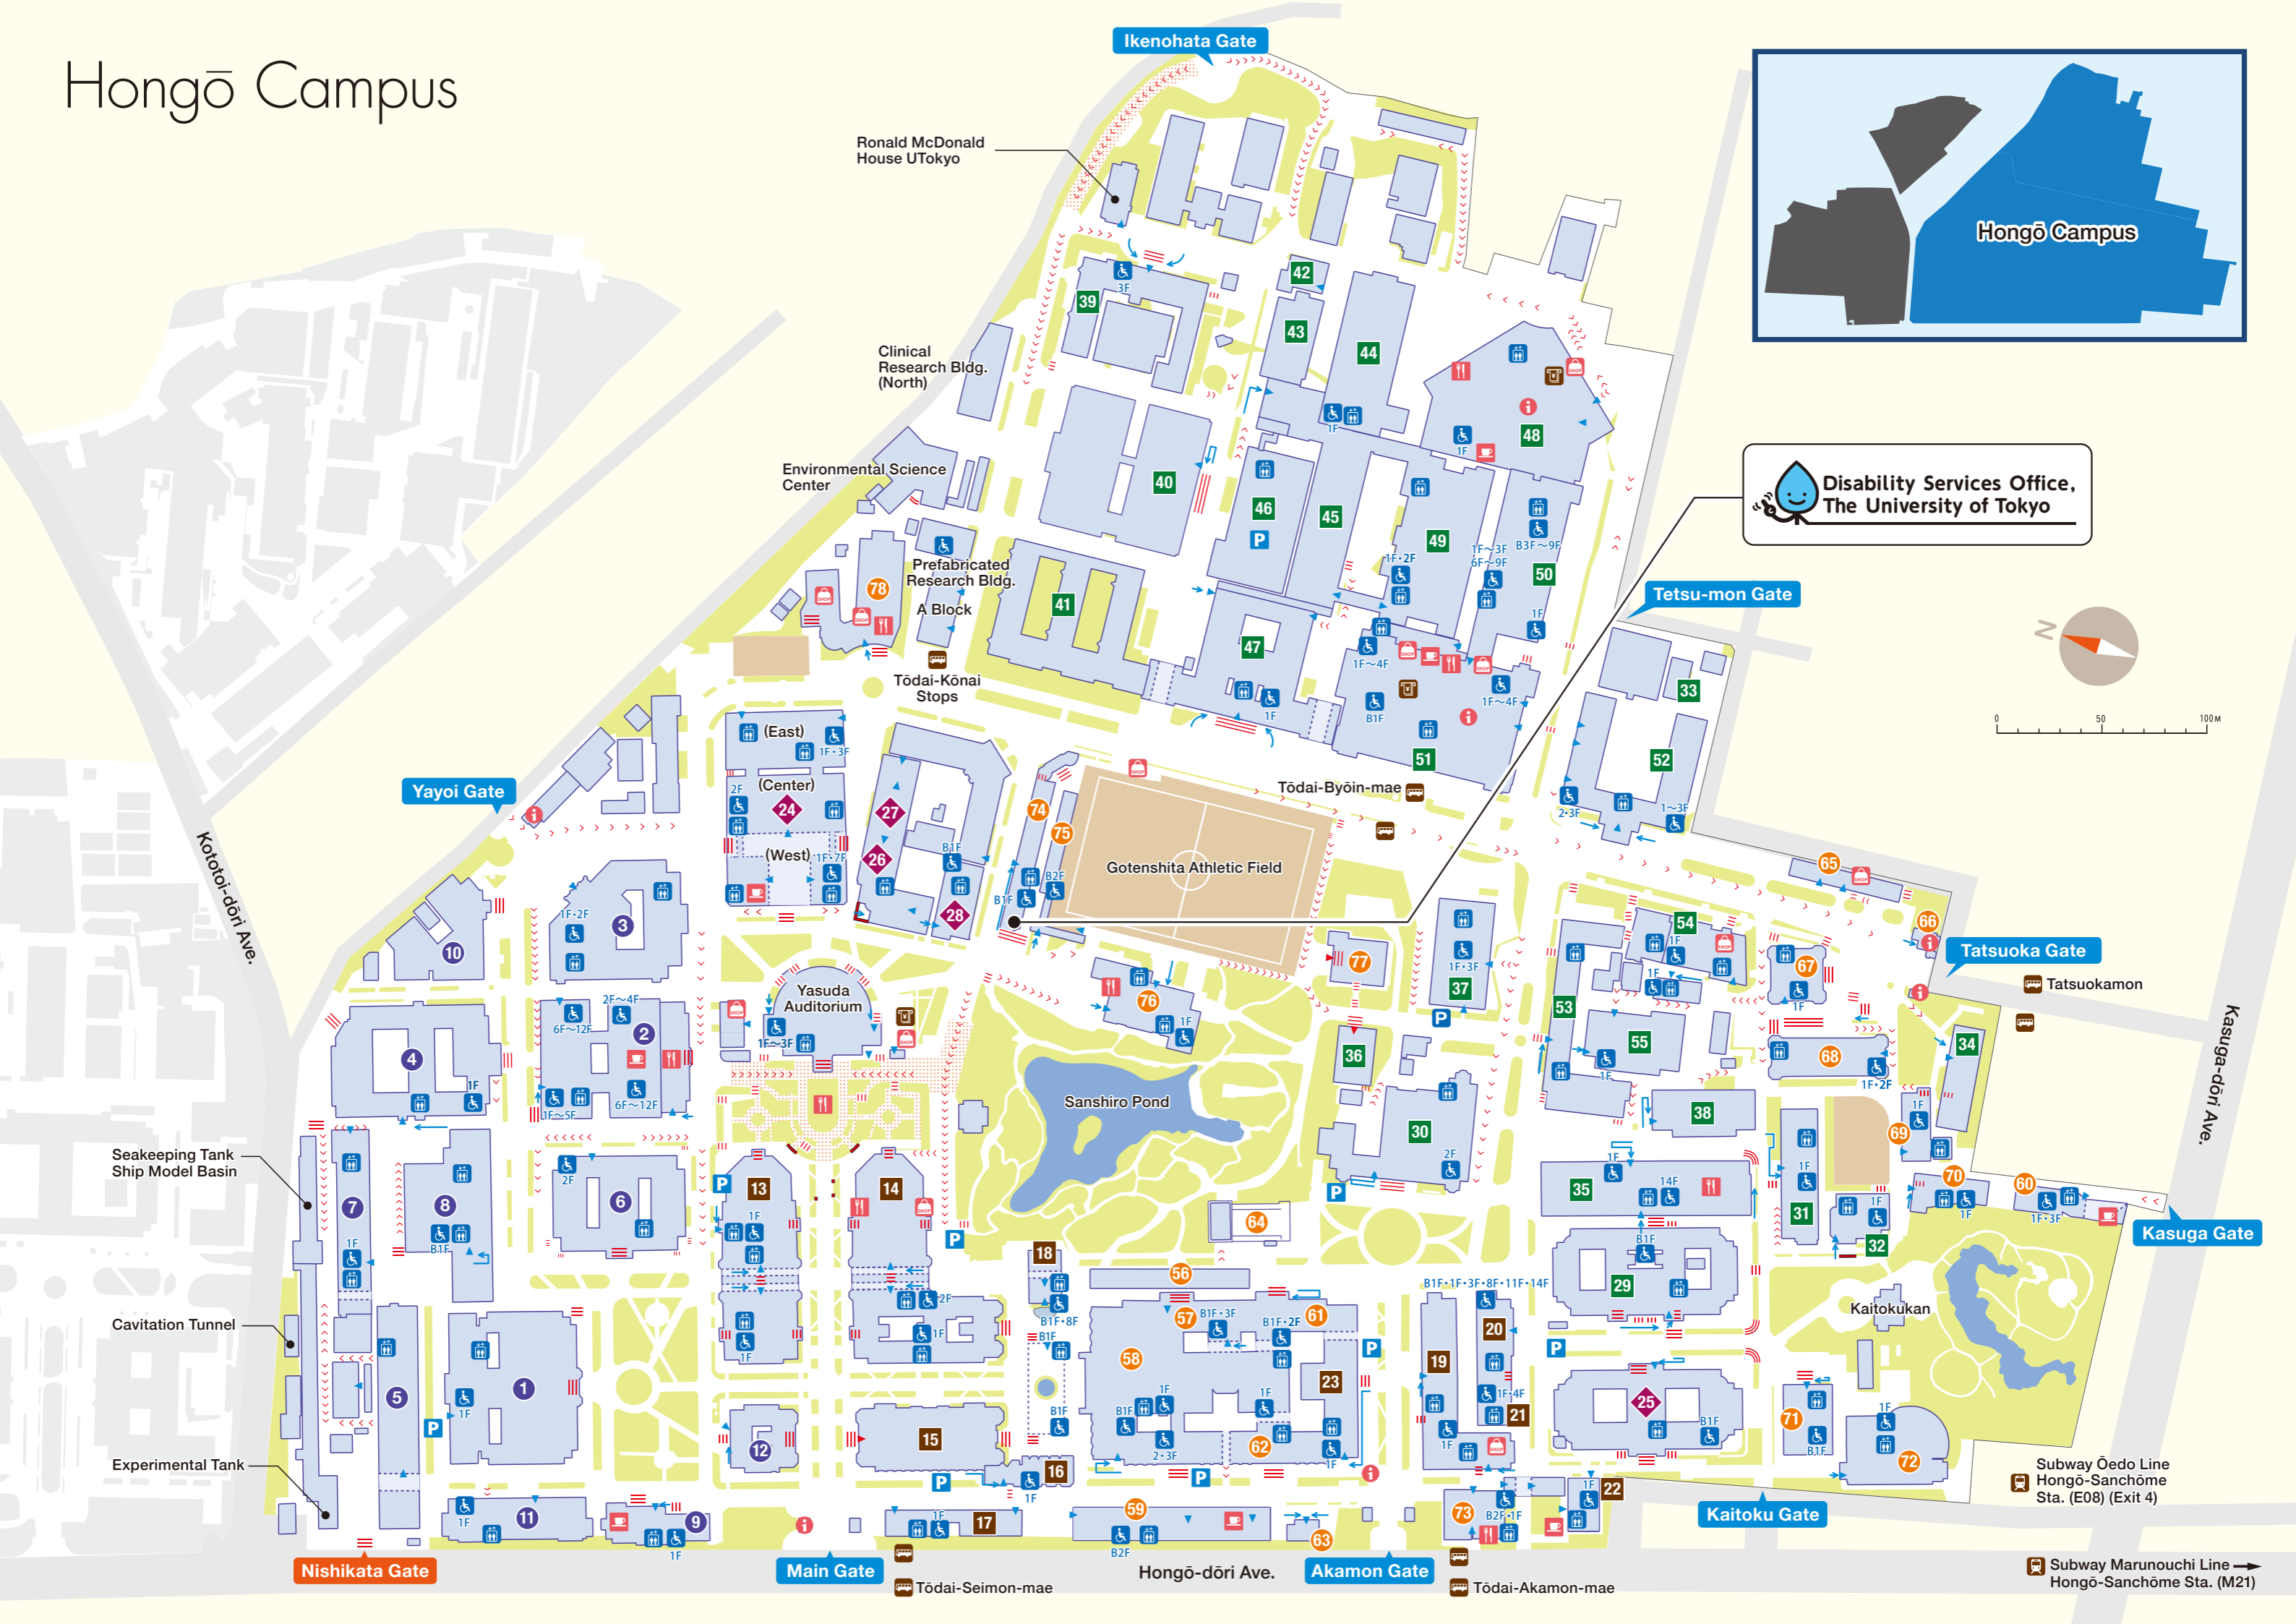

barrier-free services	road surface condition
elevator	sloping road
wheelchair accessible bathroom	steps
disabled parking	stairs
university services	access information
information	Gate wheelchair accessible
shops	Gate wheelchair inaccessible
restaurant	entrance without steps
café	slope
others	
train station	
bus stop	

Asano Campus

Yayoi Campus

Hongō Campus

 **Disability Services Office,
The University of Tokyo**

Accessibility Map for Hongō Campus

barrier-free services

-  elevator
-  wheelchair accessible bathroom
-  disabled parking
-  wheelchair lifts

university services

-  information
-  shops
-  restaurant
-  café

others

-  train station
-  bus stop
-  ATM

road surface condition

-  sloping road
-  steps
-  stairs
-  rough road

access information

-  Gate wheelchair accessible
-  Gate wheelchair inaccessible
-  entrance without steps
-  entrance with steps
-  slope

- 56 Joint Use Bldg.
- 57 Interfaculty Initiative in Information Studies & Graduate School of Interdisciplinary Information Studies
- 58 General Library
- 59 III-Fukutake Hall
- 60 III-Daiwa Ubiquitous Computing Research Bldg.
- 61 Institute of Social Science
- 62 Historiographical Institute
- 63 Communication Center
- 64 Ikutokudo (Japanese Archery Range)
- 65 Sanjo Conference Hall Tatsuokamon Annex
- 66 Information Center
- 67 Administration Bureau
- 68 Administration Bureau Bldg.2
- 69 Entrepreneur Plaza
- 70 UCR Plaza
- 71 Institute for Advanced Studies on Asia
- 72 University Museum
- 73 Ito International Research Center
- 74 Student Support Center
- 75 Gotenshita Memorial Arena
- 76 Sanjo Conference Hall
- 77 Shichitokudo (Japanese Sports Gymnasium)
- 78 Second Refectory