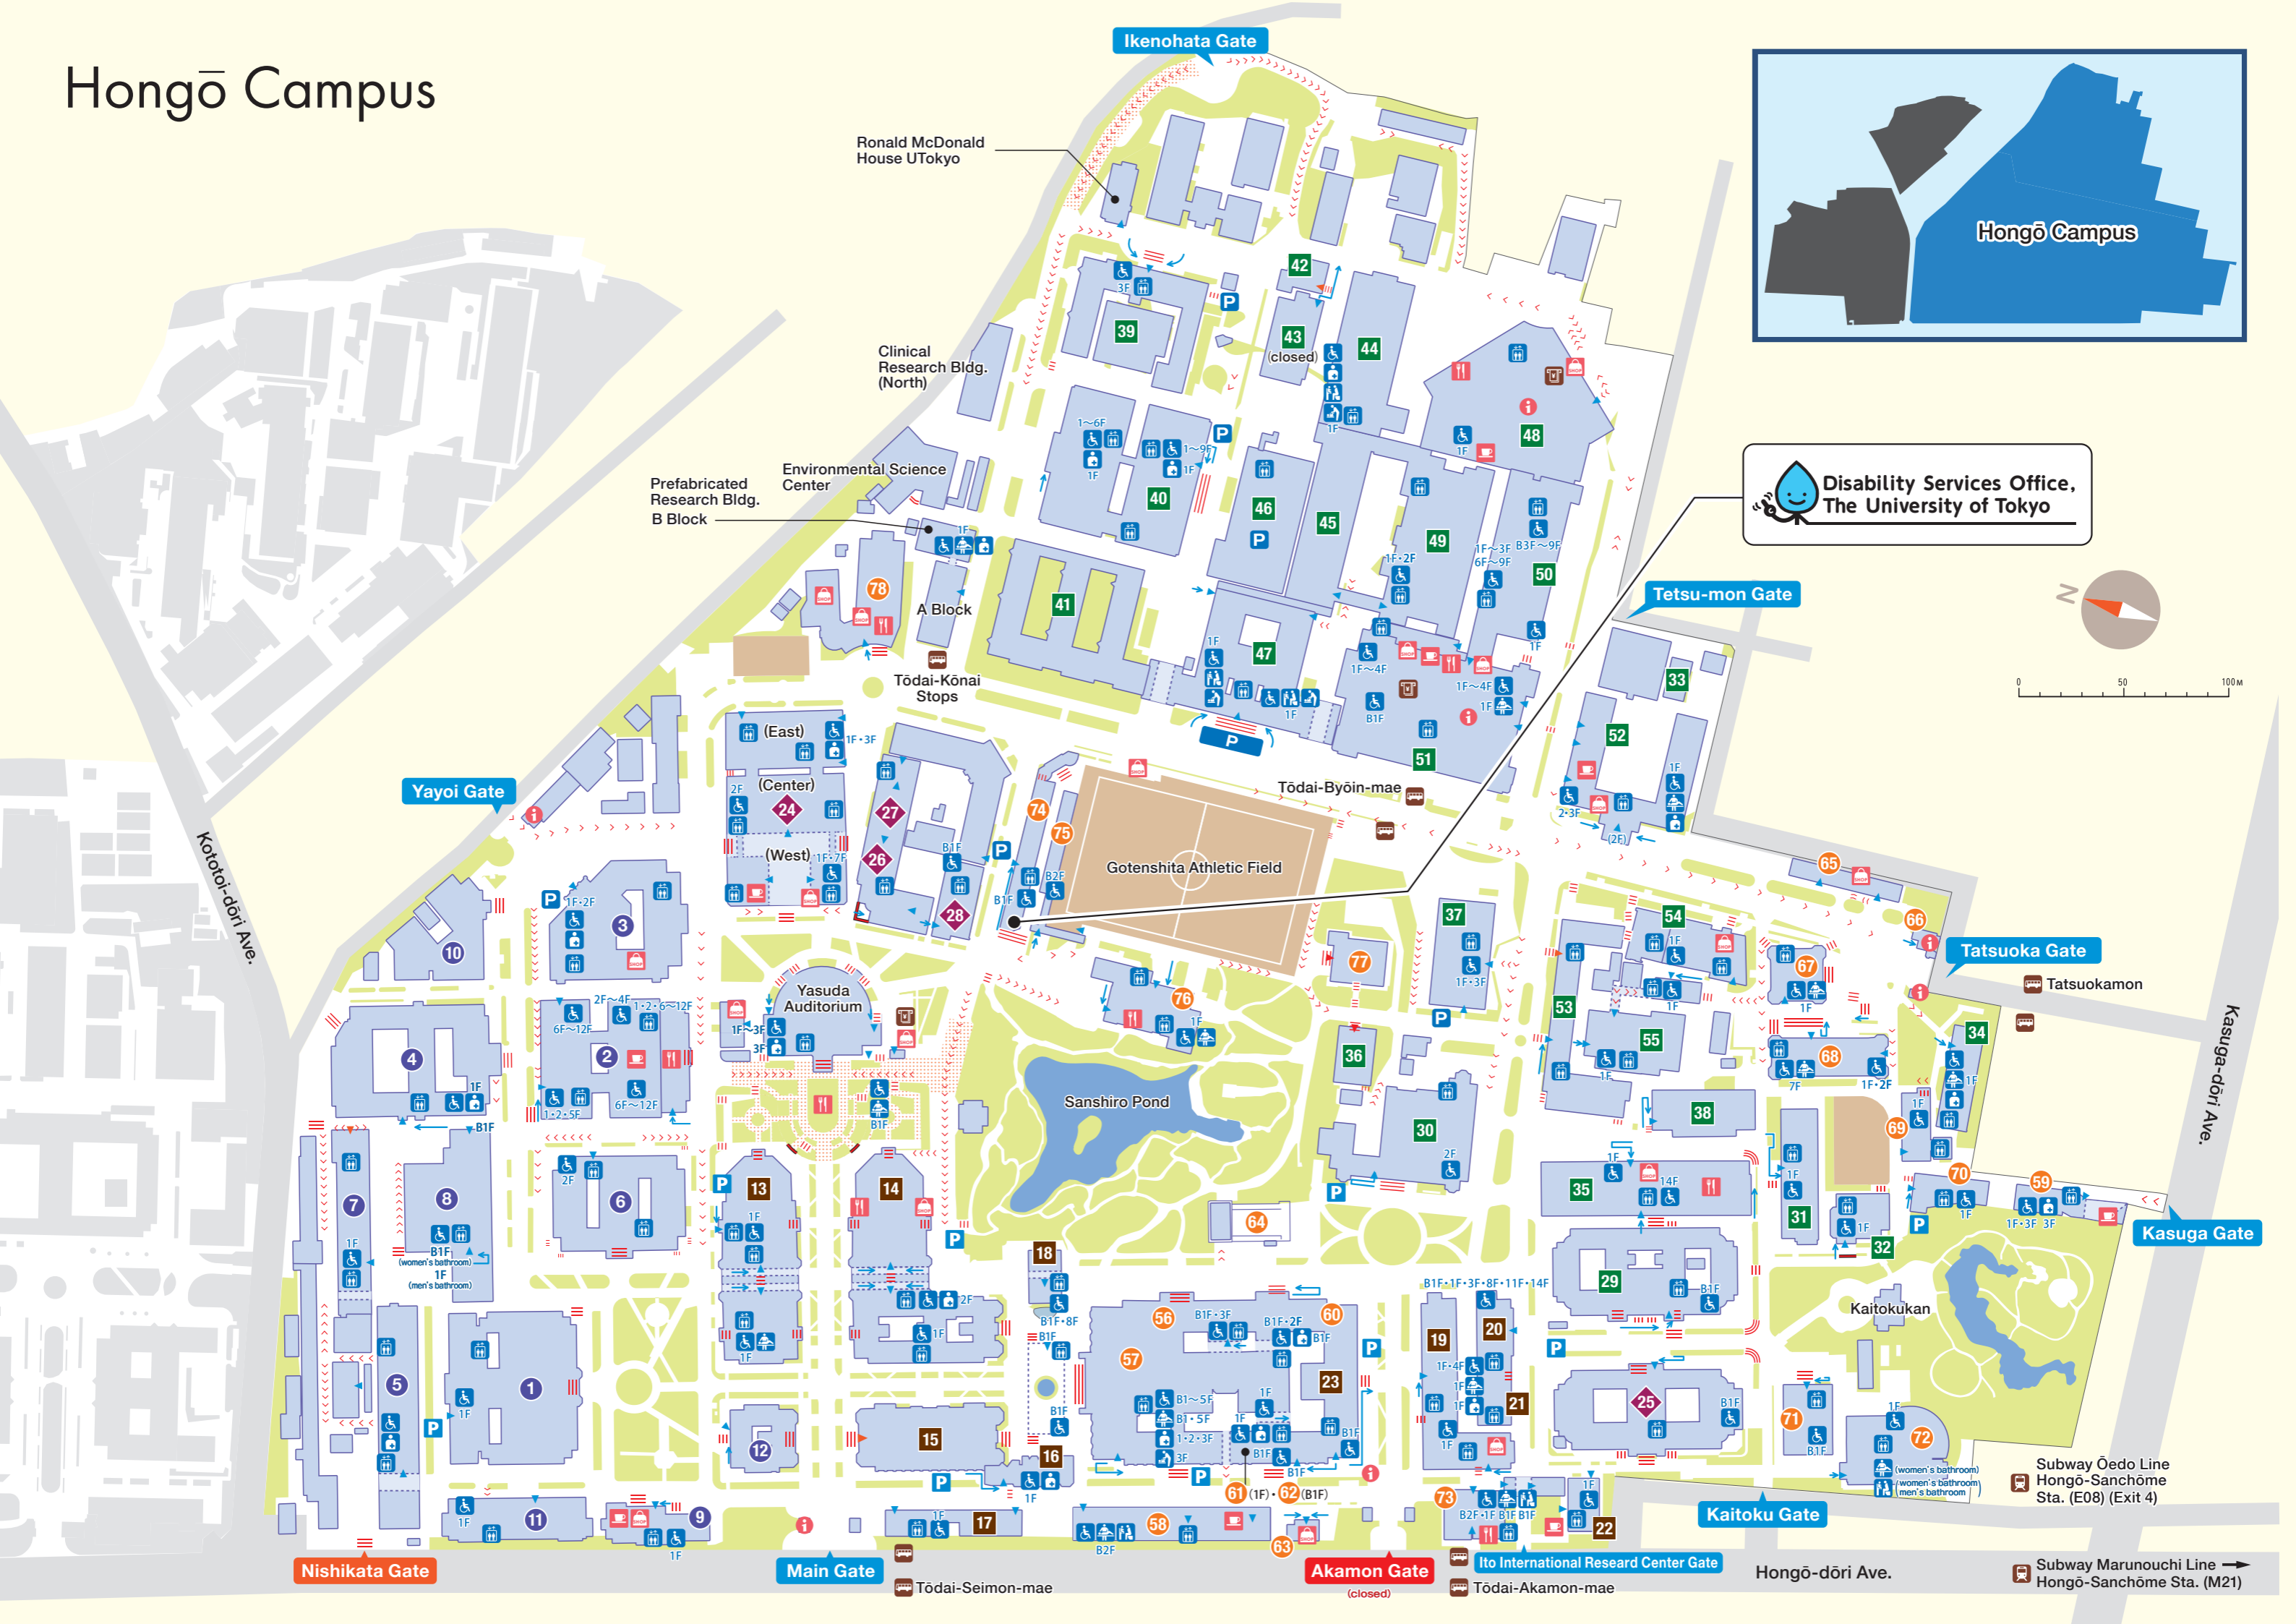

## others

- train station
- bus stop
- ATM

# Hongō Campus

 **Disability Services Office,  
The University of Tokyo**

**Nishikata Gate**

**Main Gate**

**Akamon Gate**  
(closed)

**Ito International Researd Center Gate**

**Kaitoku Gate**

Hongō-dōri Ave.

Subway Marunouchi Line  
Hongō-Sanchōme Sta. (M21)

Subway Ōedo Line  
Hongō-Sanchōme Sta. (E08) (Exit 4)