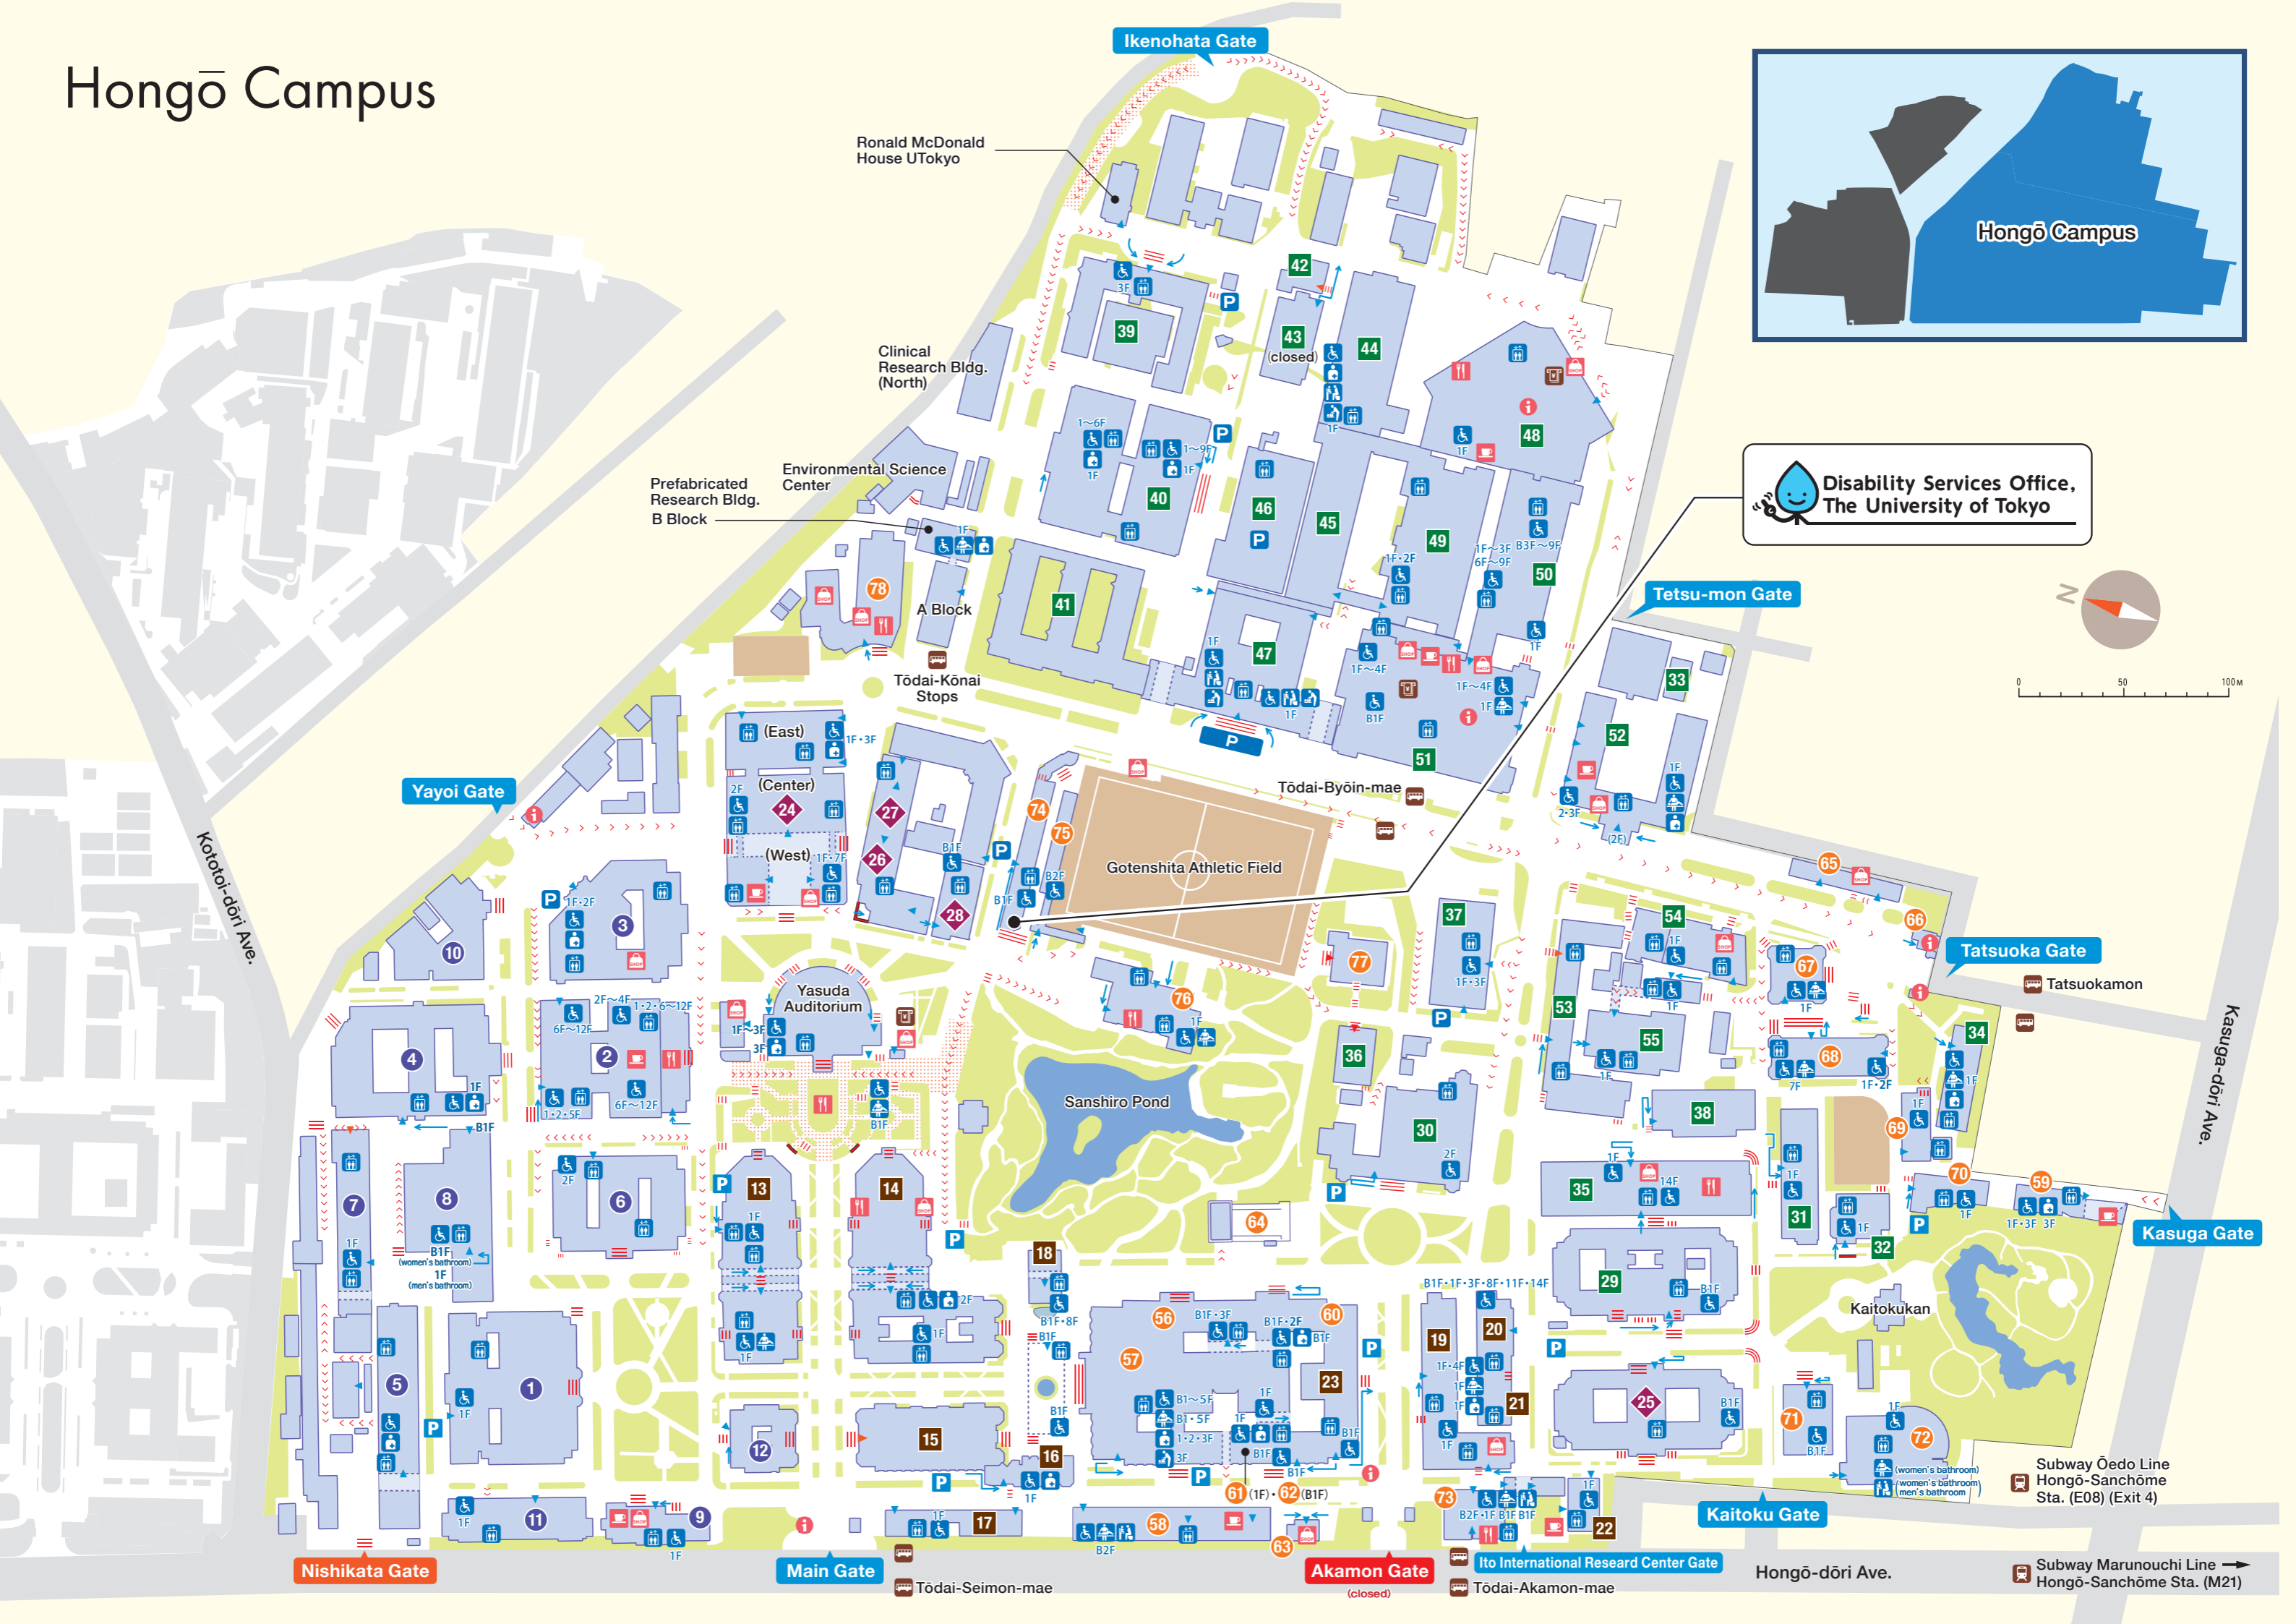

Hongō Campus

 **Disability Services Office,
The University of Tokyo**

Nishikata Gate

Main Gate

Akamon Gate
(closed)

Ito International Research Center Gate

Kaitoku Gate

Hongō-dōri Ave.

Subway Marunouchi Line
Hongō-Sanchōme Sta. (M21)

Subway Ōedo Line
Hongō-Sanchōme Sta. (E08) (Exit 4)

Accessibility Map for Hongō Campus

barrier-free services

-  elevator
-  wheelchair accessible bathroom
-  care bed
-  facilities for Ostomy
-  baby chair
-  diaper changing table
-  disabled parking

university services

-  information
-  shops
-  restaurant
-  café

others

-  train station
-  bus stop
-  ATM

road surface condition

-  sloping road
-  steps
-  stairs
-  rough road

access information

-  Gate wheelchair accessible
-  Gate wheelchair inaccessible
-  entrance without steps
-  entrance with steps
-  slope

- 56 Interfaculty Initiative in Information Studies & Graduate School of Interdisciplinary Information Studies
- 57 General Library
- 58 III-Fukutake Hall
- 59 III-Daiwa Ubiquitous Computing Research Bldg.
- 60 Institute of Social Science
- 61 Historiographical Institute
- 62 Meiji Shinbun Zasshi Bunko
- 63 Communication Center
- 64 Ikutokudo (Japanese Archery Range)
- 65 Sanjo Conference Hall Tatsuokamon Annex
- 66 Information Center
- 67 Administration Bureau
- 68 Administration Bureau Bldg.2
- 69 Entrepreneur Plaza
- 70 UCR Plaza
- 71 Institute for Advanced Studies on Asia
- 72 University Museum
- 73 Ito International Research Center
- 74 Student Support Center
- 75 Gotenshita Memorial Arena
- 76 Sanjo Conference Hall
- 77 Shichitokudo (Japanese Sports Gymnasium)
- 78 Second Refectory