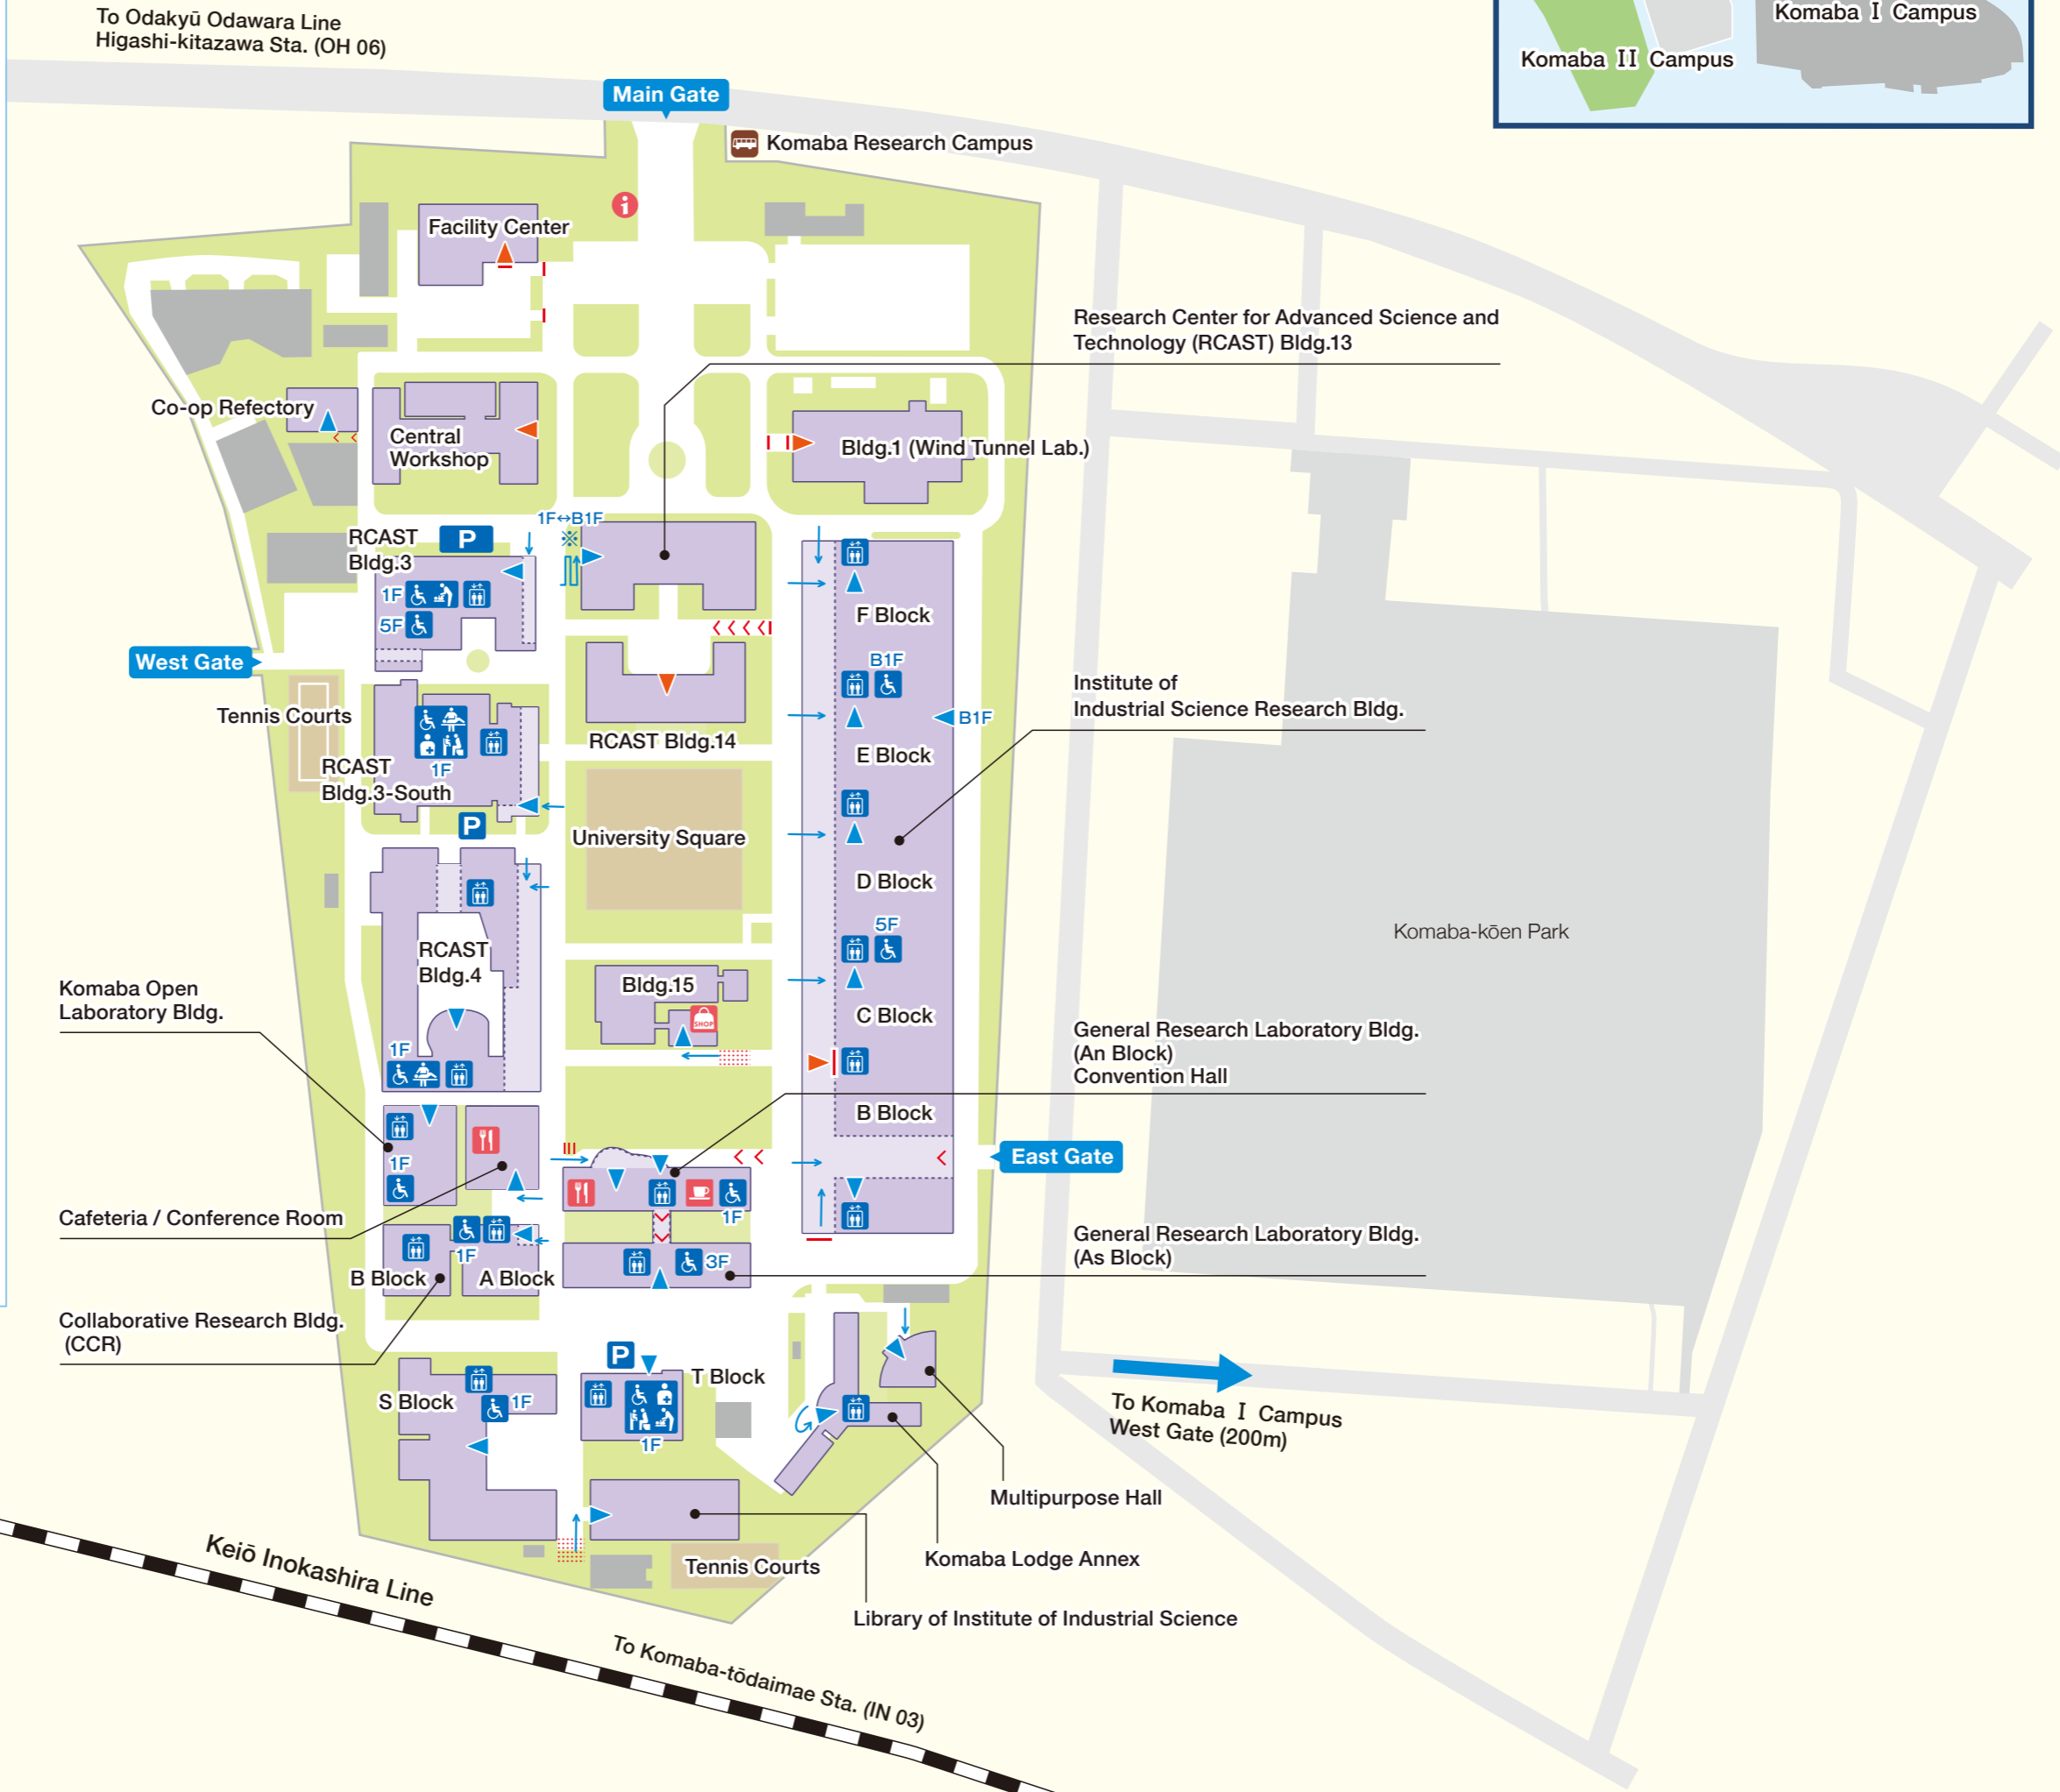

Komaba II Campus

barrier-free services

- elevator
- wheelchair accessible bathroom
- care bed
- facilities for Ostomy
- baby chair
- diaper changing table
- disabled parking
- Wheelchair Lift

university services

- information
- shops
- restaurant
- cafe

others

- train station
- bus stop
- ATM

road surface condition

- sloping road
- steps
- stairs
- rough road

access information

- Gate wheelchair accessible
- Gate wheelchair inaccessible
- entrance without steps
- entrance with steps
- slope

※ Research Center for Advanced Science and Technology : RCAST

To Ikenoue Sta. (IN 04)

Keiō Inokashira Line

To Komaba-tōdaimae Sta. (IN 03)

To Komaba I Campus West Gate (200m)